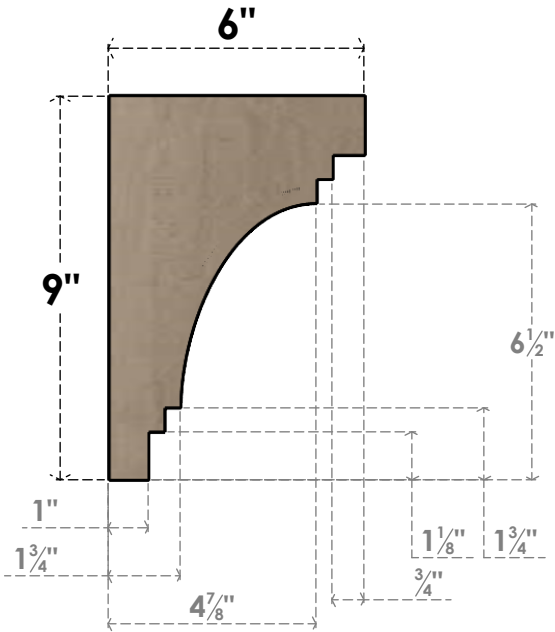

# ITEM NUMBER: CORU03X06X09PECRCPR

3"W X 6"D X 9"H SERIES 2 CLASSIC PESCADERO ROUGH CEDAR  
TIMBERTHANE FAUX WOOD CORBEL, PRIMED

**SIDE PROFILE**

**FRONT PROFILE**

**ISOMETRIC**

EKENA MILLWORK  
2300 WEST MAIN ST.  
CLARKSVILLE, TX 75426  
TOLL FREE: 866-607-0453  
WWW.EKENAMILLWORK.COM

**NOTES**

1. INSTALLATION TO BE COMPLETED IN ACCORDANCE WITH MANUFACTURER'S SPECIFICATIONS.
2. DRAWING MAY NOT BE TO SCALE
3. THIS DRAWING IS INTENDED FOR DESIGN AND PLANNING PURPOSES ONLY.
4. ALL INFORMATION CONTAINED HEREIN WAS CURRENT AT THE TIME OF DEVELOPMENT BUT MUST BE REVIEWED AND APPROVED BY THE PRODUCT MANUFACTURER TO BE CONSIDERED ACCURATE.
5. TIMBERTHANE ARCHITECTURAL PRODUCTS ARE MADE FROM HIGH DENSITY URETHANE AND COME FACTORY PRIMED