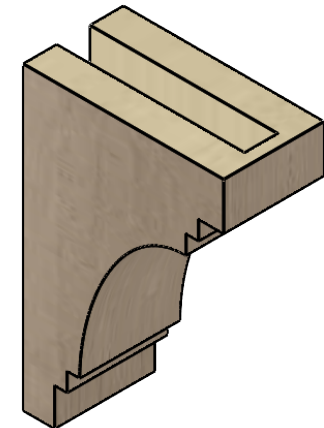

# ITEM NUMBER: CORU03X06X09PECRCPR

3"W X 6"D X 9"H SERIES 2 CLASSIC PESCADERO ROUGH CEDAR  
TIMBERTHANE FAUX WOOD CORBEL, PRIMED

**SIDE PROFILE**

**FRONT PROFILE**

**ISOMETRIC**

EKENA MILLWORK  
2300 WEST MAIN ST.  
CLARKSVILLE, TX 75426  
TOLL FREE: 866-607-0453  
WWW.EKENAMILLWORK.COM

**NOTES**

1. INSTALLATION TO BE COMPLETED IN ACCORDANCE WITH MANUFACTURER'S SPECIFICATIONS.
2. DRAWING MAY NOT BE TO SCALE
3. THIS DRAWING IS INTENDED FOR DESIGN AND PLANNING PURPOSES ONLY.
4. ALL INFORMATION CONTAINED HEREIN WAS CURRENT AT THE TIME OF DEVELOPMENT BUT MUST BE REVIEWED AND APPROVED BY THE PRODUCT MANUFACTURER TO BE CONSIDERED ACCURATE.
5. TIMBERTHANE ARCHITECTURAL PRODUCTS ARE MADE FROM HIGH DENSITY URETHANE AND COME FACTORY PRIMED