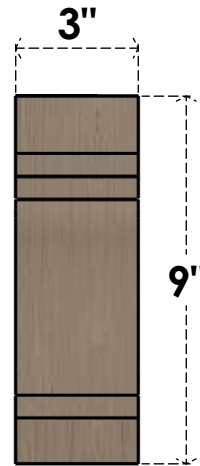

# ITEM NUMBER: CORU03X06X09PECRCPR

3"W X 6"D X 9"H SERIES 2 CLASSIC PESCADERO ROUGH CEDAR  
TIMBERTHANE FAUX WOOD CORBEL, PRIMED

**SIDE PROFILE**

**FRONT PROFILE**

**ISOMETRIC**

EKENA MILLWORK  
2300 WEST MAIN ST.  
CLARKSVILLE, TX 75426  
TOLL FREE: 866-607-0453  
WWW.EKENAMILLWORK.COM

**NOTES**

1. INSTALLATION TO BE COMPLETED IN ACCORDANCE WITH MANUFACTURER'S SPECIFICATIONS.
2. DRAWING MAY NOT BE TO SCALE
3. THIS DRAWING IS INTENDED FOR DESIGN AND PLANNING PURPOSES ONLY.
4. ALL INFORMATION CONTAINED HEREIN WAS CURRENT AT THE TIME OF DEVELOPMENT BUT MUST BE REVIEWED AND APPROVED BY THE PRODUCT MANUFACTURER TO BE CONSIDERED ACCURATE.
5. TIMBERTHANE ARCHITECTURAL PRODUCTS ARE MADE FROM HIGH DENSITY URETHANE AND COME FACTORY PRIMED